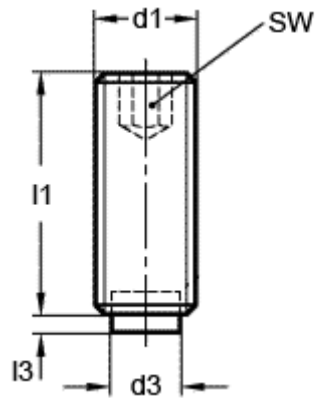

Data Sheet

Article number: 20931599

Description: E+G Grub screw
GN 913.3-M4-10-KU

Measures

$d1 = M4$
 $d3 = 2$
 $l1 = 10.0$
 $l3 = 1.0$
 $SW = 2.0$